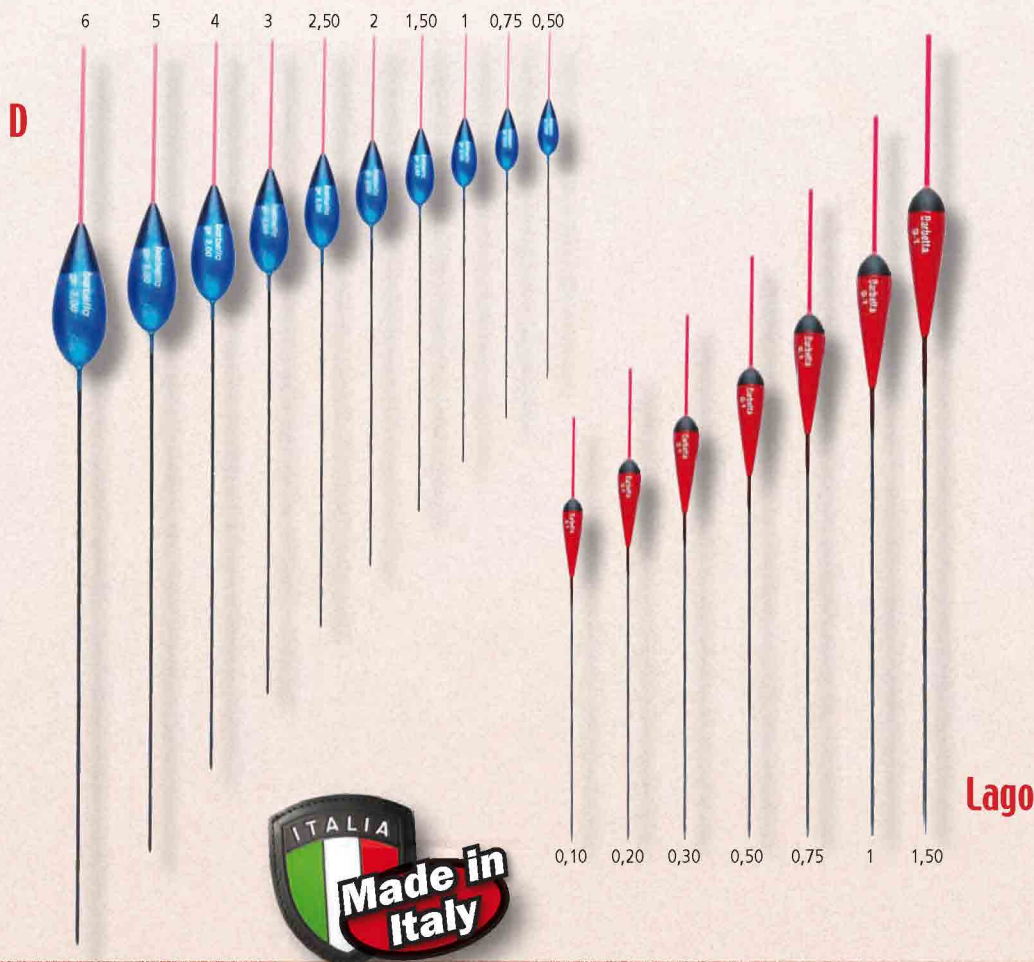

Code	Length mt	Length packed cm	Weight grams	Section n°	Casting action Grs
ZC100400	1,5	107	157	2	Punta-20 gr
ZC100410	1,5	107	162	2	Punta-100 gr

Montreal Carp

- **I** Canna ad innesti due sezioni in carbonio H.R. doppio strato incrociato. realizzata per la pesca a carpfishing e prede di piccola e grande taglia. Viene fornita con impugnatura a due mani in EVA ANTISCIVOLO, porta mulinello a vite.
- **GB** This two-section take-apart rod is made from HR carbon with a double-layer cross-weave construction process. Specially designed for carp fishing, it is ideal to target small and medium-sized fish. It features a screw reel seat and a non-slip EVA handle for two-hand casts.

Code	Length mt	Length packed cm	Weight grams	Section n°	Casting action Lbs
ZC300200	3.60	189	423	2	3 lbs
ZC300210	3.90	199	480	2	3 lbs

Serie D e Lago

- **I** Galleggiante con anellino tradizionale, antenna fluorescente e deriva in carbonio.
  Misure: Serie D gr. 0,50-0,75-1-1,50-2-2,50-3-4-5-6 ZG100130
  SerieLago gr. 0,10-0,20-0,30-0,50-0,75-1-1,50 ZG100110
- **GB** Float without side eye, carbon stem and fluorescent tip.
  Sizes: D series 0.50-0.75-1-1.50-2-2.50-3-4-5-6 gr. ZG100130
  Lake series 0.10-0.20-0.30-0.50-0.75-1-1.50 gr. ZG100110